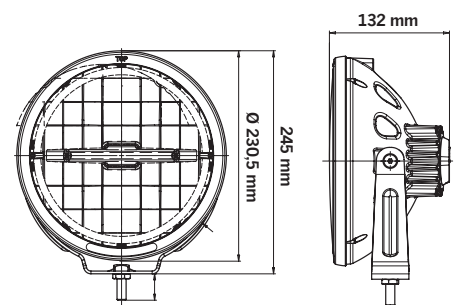

## AMBASSADOR DRIVING LIGHT 9" LED

LED
10-32V
70W
5535Lm
IP68
3 YEARS WARRANTY

Voltage	10-32V DC
Watt	70
Theoretical lumen	5535
Actual lumen	4040
1 lux @	1007m
IP-class	IP68
Beam pattern	Spot
Position light	Yes, white and amber
Connection	Cable

Cable length	3000mm
Material housing	Aluminium
Material lens	Polycarbonate
Diameter	230,5mm
Depth	132mm
Height including bracket	245mm
Operating temperature	-40°C - +40°C
E-approved	-
EMC-certificate	ECE R10