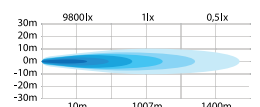

Cable length	3000mm
Material housing	Aluminium
Material lens	Polycarbonate
Diameter	230,5mm
Depth	132mm
Height including bracket	245mm
Operating temperature	-40°C - +40°C
E-approved	-
EMC-certificate	ECE R10